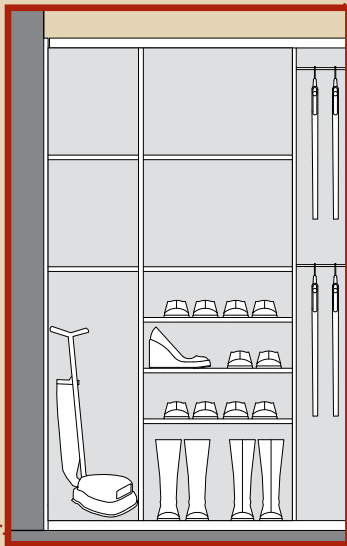

INSIDEOUT CONTAINING AND DISPLAY.

Wardrobes, drawers and shelving: symmetry is not always a functional solution to get organized.

004 DETAIL

functional asymmetry

- 1 - interior space is designed according to the content
- 2 - insideout makes visible the specific spaces on the outside
- 3 - different colours or finishes for a safer navigation