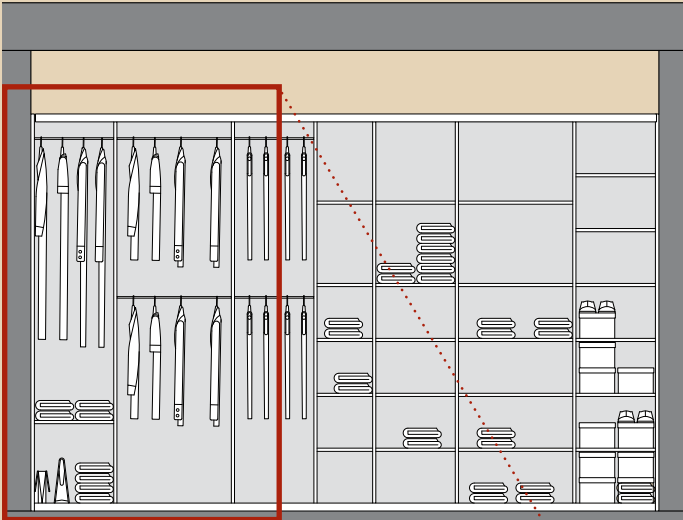

INSIDEOUT CONTAINING AND DISPLAY.

Wardrobes, drawers and shelving: symmetry is not always a functional solution to get organized.

004 DETAIL

functional asymmetry

- 1 - interior space is designed according to the content
- 2 - insideout makes visible the specific spaces on the outside
- 3 - different colours or finishes for a safer navigation